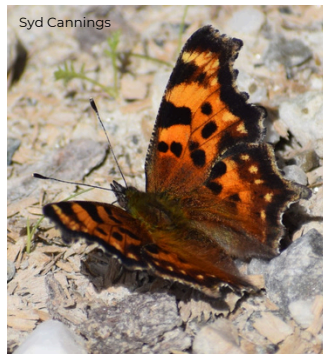

# Common Butterflies Observed in Whitehorse

Northern Blue  
(*Plebejus idas*)

Canadian Tiger Swallowtail  
(*Papilio canadensis*)

Morning Cloak  
(*Nymphalis antiopa*)

Persius Duskywing  
(*Erynnis persius*)